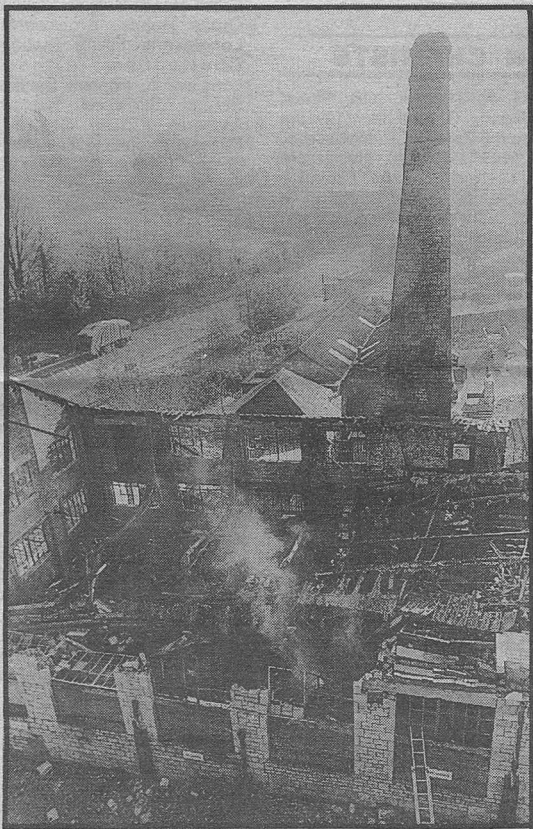

Fire experts seek cause of blaze

by Jo Barber

THE exact cause of the huge £1 million plus fire at Bentley Pianos near Stroud may never be firmly pinpointed, said a company chief.

Intense heat during the massive blaze at the Woodchester factory on Thursday night made later investigations difficult went on Mr. Peter Freke, company secretary.

"An electrical fault would seem to be the most logical explanation. The fire started in the area of the main electrical switchgear," he added.

Fire brigade specialists are helping the firm find out just what went wrong.

The flames destroyed machinery and pianos destined for export to Europe and the East. "Many customers with orders outstanding will inevitably be disappointed," said Mr. Freke.

Police have said the cause was not suspicious.

■ A fire crew was called back to the ruined factory last night after flames briefly flared up again.

■ The gutted piano factory

Cit 25/11/89.